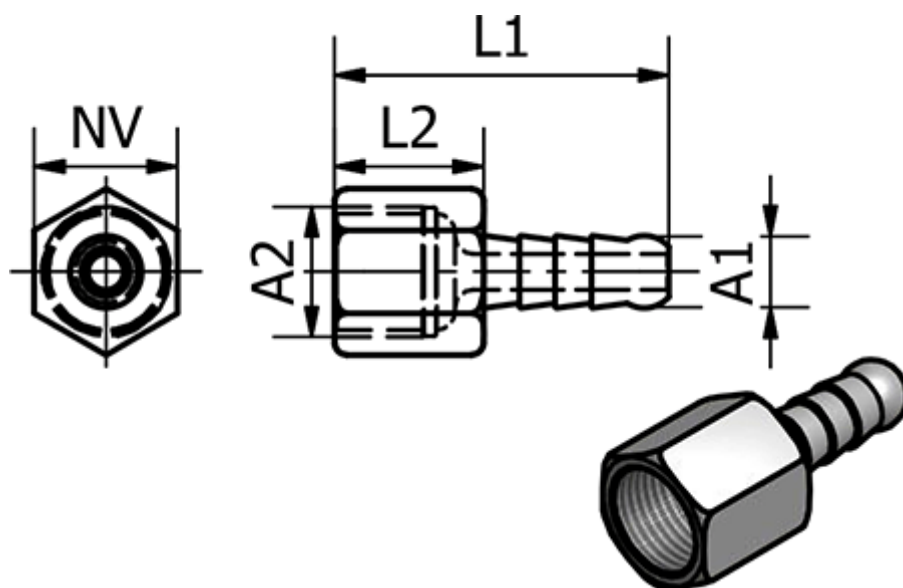

Article number: 58623701N

Description: Tube Connector 237.01-N, Ø6 - G 1/8"  
Nickel-plated brass

## Measures

Ext. Hose Diameter A1	= 6
L1	= 28
L2	= 8.5
NV	= 12
Thread A2	= G 1/8"